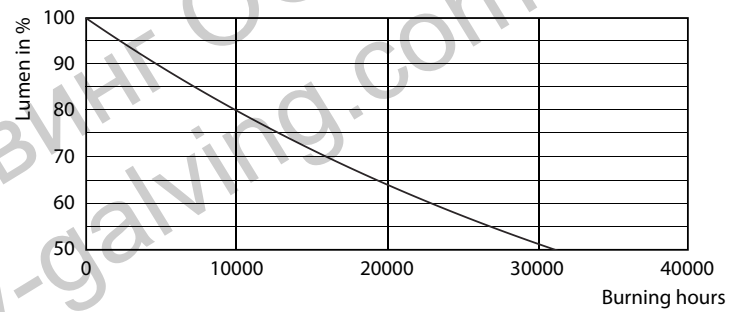

LEDbulb 60W E14 827 FR B38