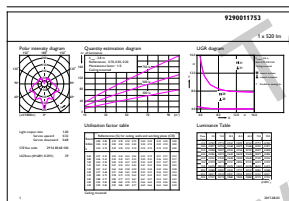

Product data

General Information	
Cap-Base	E27 [E27]
EU RoHS compliant	Yes
Nominal Lifetime (Nom)	15000 h
Switching Cycle	50000X
Technical Type	5.5-40W
Light Technical	
Color Code	827 [CCT of 2700K]
Luminous Flux (Nom)	470 lm
Color Designation	Warm White (WW)
Correlated Color Temperature (Nom)	2700 K
Luminous Efficacy (rated) (Nom)	90.91 lm/W
Color Consistency	<6
Color Rendering Index (Nom)	80
LLMF At End Of Nominal Lifetime (Nom)	70 %

CorePro LED candles and lusters

Mechanical and Housing		Order product name	
Bulb Finish	Clear	Corepro Lustre ND 5.5-40W E27 827 P45 CL	
Approval and Application		EAN/UPC - Product	
Energy Efficiency Label (EEL)	A+	8718696507636	
Energy Consumption kWh/1000 h	6 kWh	Order code	
		929001175302	
Product Data		Numerator - Quantity Per Pack	
Full product code	871869650763600	1	
		Numerator - Packs per outer box	
		10	
		Material Nr. (12NC)	
		929001175302	
		Net Weight (Piece)	
		0.040 kg	

Dimensional drawing

D

Product	D	C
Corepro Lustre ND 5.5-40W E27 827 P45 CL	45 mm	87 mm

LED ND 5.5-40W E27 827 220-240V P45 CL

Photometric data

General Uniform Lighting

CorePro LEDlustre 40W E27 827 CL P45 ND