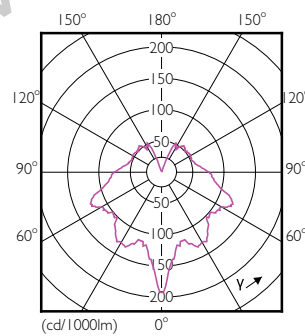

Product data

General Information	
Cap-Base	E27 [E27]
EU RoHS compliant	Yes
Nominal Lifetime (Nom)	15000 h
Switching Cycle	50000X
Technical Type	5.5-40W
Light Technical	
Color Code	827 [CCT of 2700K]
Luminous Flux (Nom)	470 lm
Color Designation	Warm White (WW)
Correlated Color Temperature (Nom)	2700 K
Luminous Efficacy (rated) (Nom)	90.91 lm/W
Color Consistency	<6
Color Rendering Index (Nom)	80
LLMF At End Of Nominal Lifetime (Nom)	70 %

CorePro LED candles and lusters

Mechanical and Housing		Order product name	
Bulb Finish	Clear	Corepro Lustre ND 5.5-40W E27 827 P45 CL	
Approval and Application		EAN/UPC - Product	
Energy Efficiency Label (EEL)	A+	8718696507636	
Energy Consumption kWh/1000 h	6 kWh	Order code	
		929001175302	
Product Data		Numerator - Quantity Per Pack	
Full product code	871869650763600	1	
		Numerator - Packs per outer box	
		10	
		Material Nr. (12NC)	
		929001175302	
		Net Weight (Piece)	
		0.040 kg	

Dimensional drawing

D

Product	D	C
Corepro Lustre ND 5.5-40W E27 827 P45 CL	45 mm	87 mm

LED ND 5.5-40W E27 827 220-240V P45 CL

Photometric data

General Uniform Lighting

CorePro LEDlustre 40W E27 827 CL P45 ND