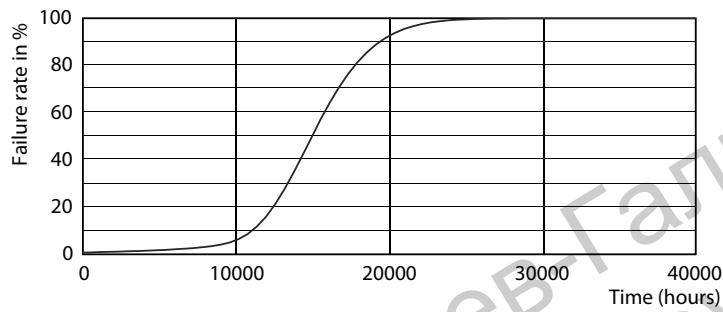

Lifetime

LEDbulb 60W E14 827 FR B38