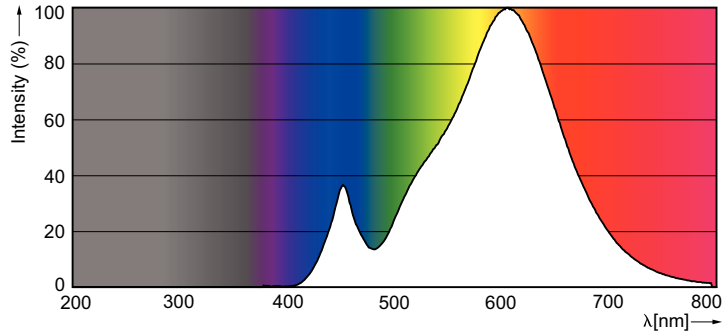

CorePro LED candles and lusters

Photometric data

SDPO_LEDLSR_0003-Spectral Power distribution